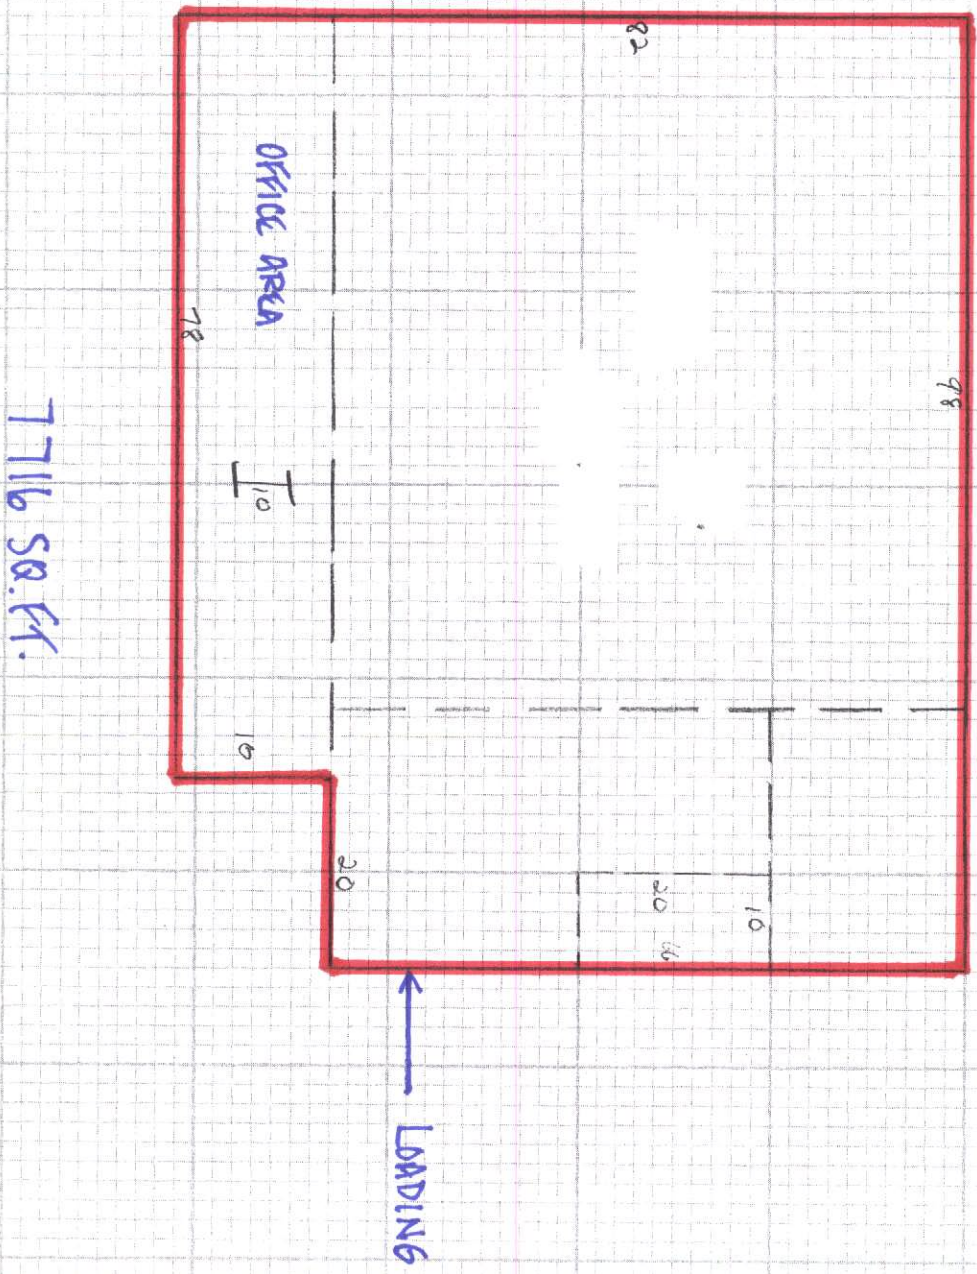

15.00

74 CHILMARK STREET
WORCESTER

Scale 1" = 20 FT