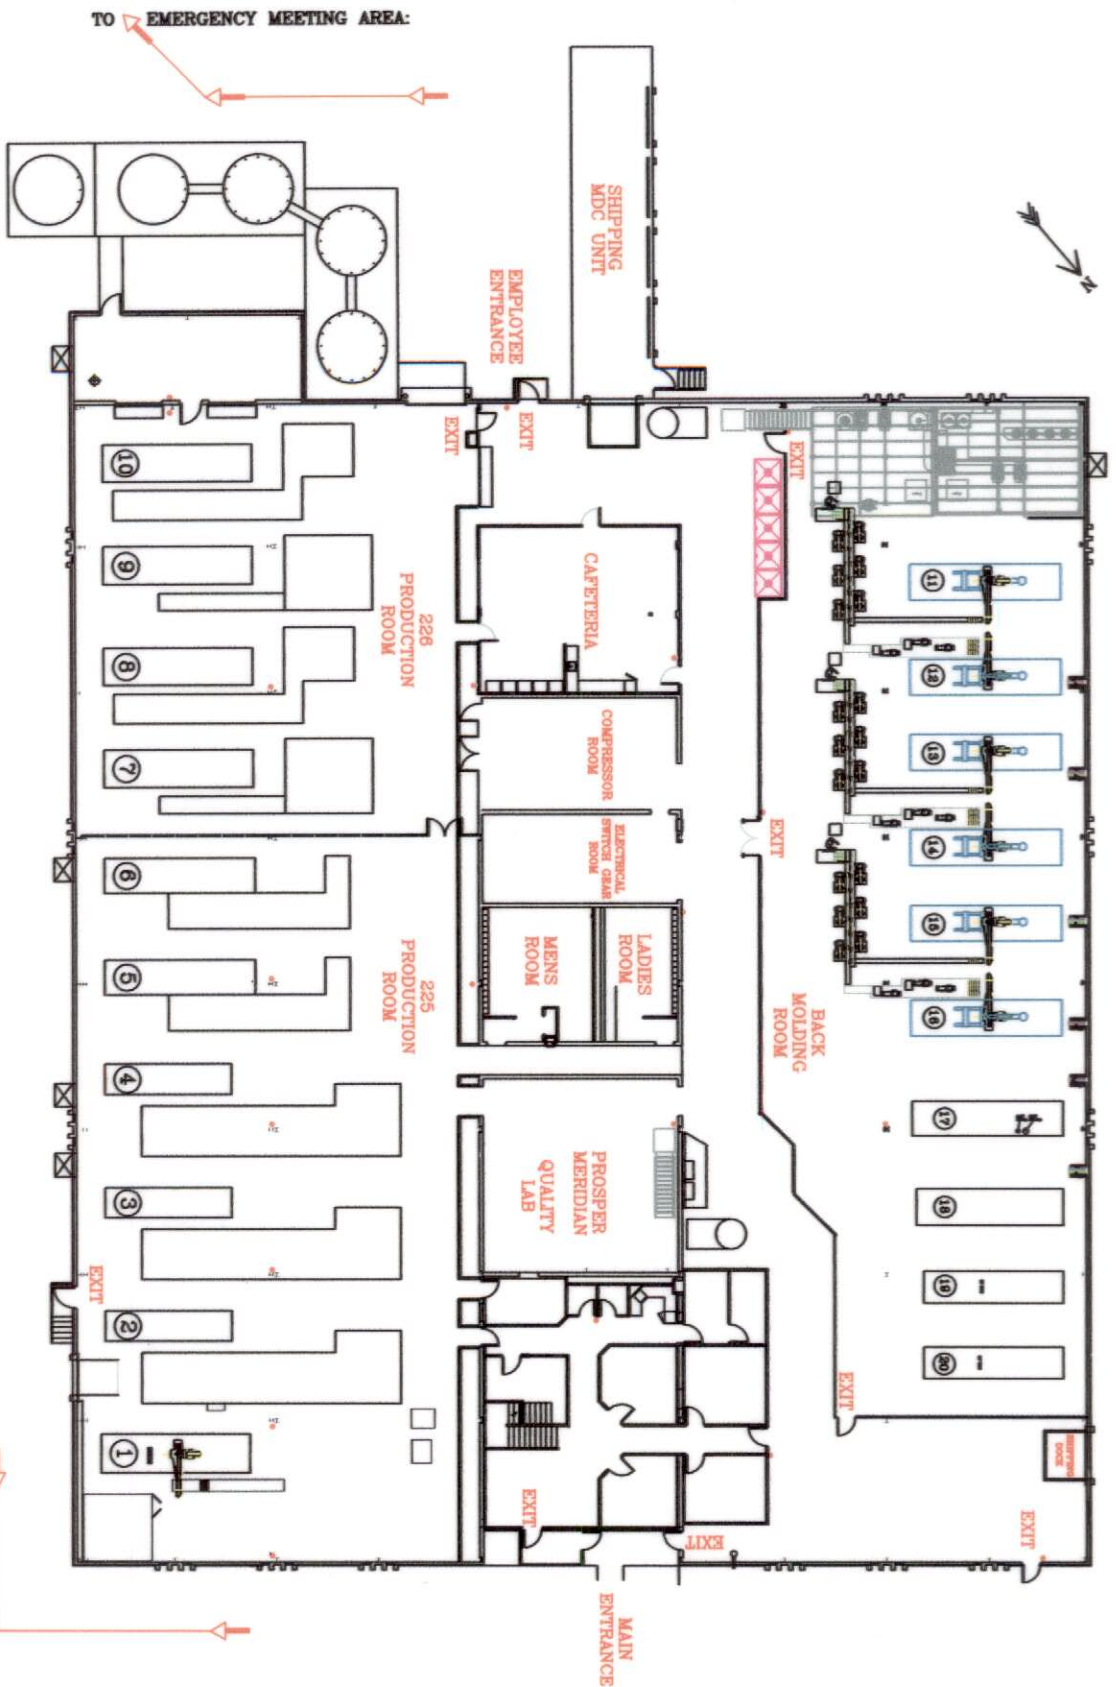

EMERGENCY EVACUATION PLAN

LEGEND

- EXIT — EMERGENCY EXITS
- FIRE EXTINGUISHER
- TO MEETING AREA

TO EMERGENCY MEETING AREA:

TO EMERGENCY MEETING AREA: